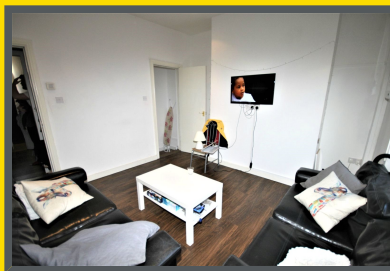

School View
Hyde Park, LEEDS, LS6 1EN
£1,733.33 pcm